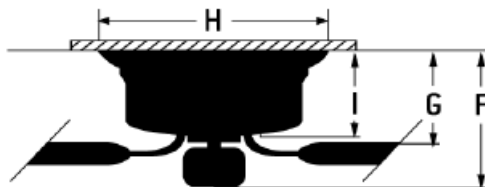

Kalamata 44/LED

PF-KLM44FB3

The Kalamata 3 blade fan offers a modern compact body that is simplistic and sleek. The opal shade allows for soft lighting.

Dimensions

A:	10.63
B:	7.60
C:	10.47
D:	10.47
E:	9.61
H:	10.47
I:	9.61
G:	7.60
F: w/ Light Kit -	10.63
H:	10.47
F: w/o Light Kit -	9.61
A:	9.72

Specs

Blade Sweep Opt (in.)	44
Blades	3
Blade Pitch (deg)	11
Motor Size (MM)	153x12
Energy Guide Watts	36
Energy Guide CFM	2021
Energy Guide CFM_Watts	57
Energy Guide Est. Yearly	11
High Speed (CFM)	2592.30
Low Speed (CFM)	1374.43
Carton Size (CU FT)	1.45
CCT	3000
Wattage	18
Compatible Control Types	Wall (2) and Clamshell
CRI	90
Light Kit Options	Light Kit
Shipping Weight (lbs.)	16.91