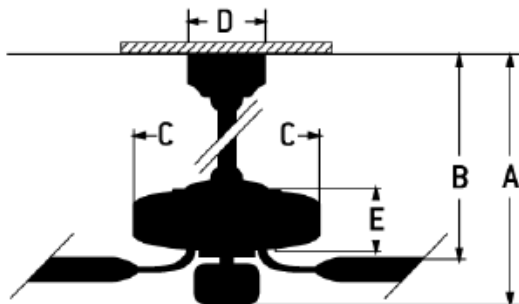

<b>A:</b>	16.73
<b>A: (2nd Downrod) -</b>	11.37
<b>B:</b>	11.79
<b>B: (2nd downrod)</b>	6.12
<b>C:</b>	10.24
<b>D:</b>	5.12
<b>E:</b>	8.96
<b>G:</b>	6.45
<b>F: w/ Light Kit -</b>	11.39
<b>F: w/o Light Kit -</b>	8.96
<b>Downrod Length (in.)</b>	6

**Specs**

<b>Blade Sweep Opt (in.)</b>	52
<b>Blades</b>	4
<b>Blade Pitch (deg)</b>	10.50
<b>Motor Size (MM)</b>	100x20
<b>Amps at High Speed</b>	0.45
<b>Watts (Hi Speed)</b>	54.01
<b>Energy Guide Watts</b>	15
<b>Energy Guide CFM</b>	3664
<b>Energy Guide CFM_Watts</b>	245
<b>Energy Guide Est. Yearly</b>	4
<b>Energy Cost</b>	
<b>High Speed (CFM)</b>	4694.81
<b>Low Speed (CFM)</b>	2422.67
<b>Carton Size (CU FT)</b>	2.13
<b>CCT</b>	3000
<b>Wattage</b>	15
<b>CRI</b>	80
<b>Light Kit Options</b>	Light Kit
<b>Lumens</b>	1600
<b>Shipping Weight (lbs.)</b>	17.53