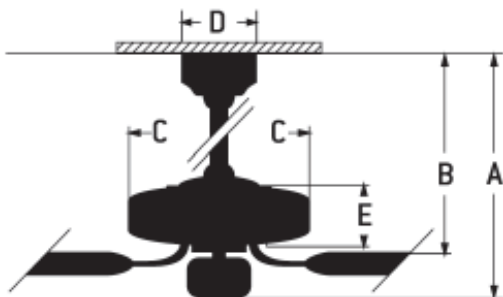

Thessaly 52-3

PF-THY52BNK3

The Thessaly 3-blade fan has a sleek brushed nickel body with reversible blades in walnut/nickel. The opal shade allows for a soft, attractive light.

- Standard, 3-speed Reversible Motor
- 6" Downrod (Included)
- 52" Reversible Blades (Included)
- Integrated Light Kit (2-9W LED Bulbs Included)
- Dual Mount (Flat or Angled Ceiling)

Dimensions

A:	15.50
A: (2nd Downrod) -	11.37
B:	11.79
B: (2nd downrod)	6.12
C:	10.24
D:	5.12
E:	8.97
G:	6.45
F: w/ Light Kit -	11.39
F: w/o Light Kit -	8.97
Downrod Length (in.)	6

Specs

Blade Sweep Opt (in.)	52
Blades	3
Blade Pitch (deg)	10.50
Motor Size (MM)	153x15
Amps at High Speed	0.45
Watts (Hi Speed)	54.01
Energy Guide Watts	38
Energy Guide CFM	3088
Energy Guide CFM_Watts	81
Energy Guide Est. Yearly Energy Cost	11
High Speed (CFM)	5433.190
Low Speed (CFM)	3066.350
Carton Size (CU FT)	2.13
CCT	3000
Wattage	9
CRI	80
Light Kit Options	Light Kit
Lumens	780
Shipping Weight (lbs.)	16.98