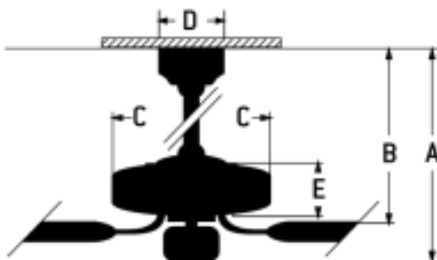

Thessaly 52-4

PF-THY52BNK4

The Thessaly 4-blade fan has a sleek brushed nickel body with reversible blades in walnut/nickel. The opal shade allows for a soft, attractive light.

- Standard, 3-speed Reversible Motor
- 6" Downrod (Included)
- 52" Reversible Blades (Included)
- Integrated Light Kit (2-9W LED Bulbs Included)
- Dual Mount (Flat or Angled Ceiling)

Dimensions

A:	16.73
A: (2nd Downrod) -	11.37
B:	11.79
B: (2nd downrod)	6.12
C:	10.24
D:	5.12
E:	8.96
G:	6.45
F: w/ Light Kit -	11.39
F: w/o Light Kit -	8.96
Downrod Length (in.)	6

Specs

Blade Sweep Opt (in.)	52
Blades	4
Blade Pitch (deg)	10.50
Motor Size (MM)	153x15
Amps at High Speed	0.45
Watts (Hi Speed)	54.01
Energy Guide Watts	38
Energy Guide CFM	3108
Energy Guide CFM_Watts	83
Energy Guide Est. Yearly	11
Energy Cost	
High Speed (CFM)	4046.56
Low Speed (CFM)	1874.01
Carton Size (CU FT)	2.13
Bulb CCT	3000
Bulb Wattage	9
CRI	80
Light Kit Options	Integrated Light Kit
Lumens	780
Shipping Weight (lbs.)	17.53