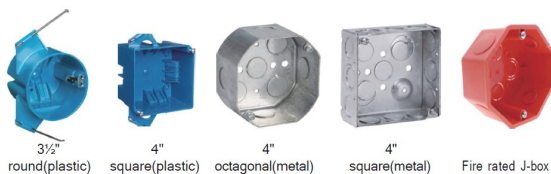

### DESCRIPTION

The 6" LED surface mount disc light is a low profile installation solution designed to fit the tightest of spaces. Driver-On-Board technology allows this fixture to fasten to most 3" or 4" round, octagon, square, or shallow pan boxes, eliminating the need for recessed housing. Simply remove the twist lock diffuser and set your included captive screws. Dims with industry standard TRIAC/ELV dimmers. Suitable for dry, damp, or wet locations.

### SPECIFICATIONS

SKU	PF-LP6-LED-15W-30K-WH
FINISH	WHITE
OTHER FINISHES	BLACK, BRUSHED NICKEL, ORB
COLLECTION	SURFACE MOUNT
MATERIAL	ALUMINUM
DIFFUSER	POLYCARBONATE

### DIMENSIONS

DIAMETER	7.3"
HEIGHT	1.1"
EXTENSION	N/A
BACKPLATE	N/A
WEIGHT	0.3 LBS