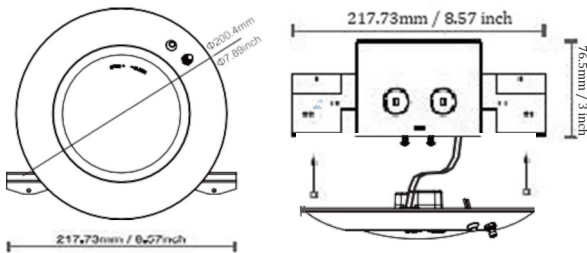

DESCRIPTION

With lithium battery-backup module and 6" low-profile LED disc light fixture, this emergency kit offers over 90 minutes of light when all other power goes out. Integrated battery offers a switching time of less than 1 second, protection of overcharge and discharge, and self-checking function can be fully charged in 24 hours and has a test button. It offers great security and is an excellent general lighting kit for most applications (i.e., kitchens, stairwells, hallways, offices, and bathrooms).

ADDITIONAL INFORMATION

Mounting Plate 1 1/4" Connection Ring

SPECIFICATIONS

SKU	PF-LP6-LED-15W-EM-30K-WH
FINISH	WHITE
OTHER FINISHES	BLACK, BRUSHED NICKEL, ORB
COLLECTION	SURFACE MOUNT
MATERIAL	STEEL J-BOX, ALUMINUM HOUSING
DIFFUSER	POLYCARBONATE

PRIMARY LIGHTING

LIGHT SOURCE	15W LED
LUMENS	1050LM
# OF BULBS	INTEGRATED
VOLTAGE	120-277V
COLOR TEMP/CRI	3000K / CRI 80+

DIMENSIONS

DIAMETER	7.3"
HEIGHT	1.1"
EXTENSION	N/A
BACKPLATE	N/A
WEIGHT	0.3 LBS