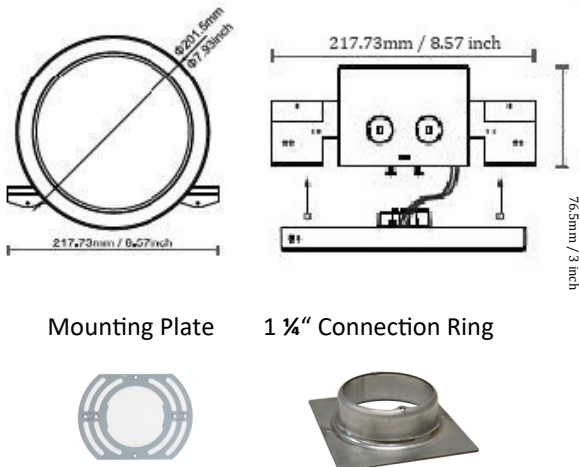

DESCRIPTION

With lithium battery-backup module and 7-inch edge-lit slim surface-mount light fixture, this emergency kit offers over 90 minutes of light when all other power goes out. Integrated battery offers a switching time of less than 1 second, protection of overcharge and discharge, and self-checking function. Can be fully charged in 24 hours and has a test button. It offers great security and is an excellent general lighting kit for most applications (i.e., kitchens, stairwells, hallways, offices, and bathrooms).

ADDITIONAL INFORMATION

SPECIFICATIONS

SKU	PF-SM7R-LED-15W-EM-30K-WH
FINISH	WHITE
OTHER FINISHES	BLACK, SILVER, ORB
COLLECTION	SURFACE MOUNT
MATERIAL	STEEL J-BOX, PC LIGHT HOUSING
DIFFUSER	POLYSTYRENE

PRIMARY LIGHTING

LIGHT SOURCE	15W LED
LUMENS	1257 LM
# OF BULBS	INTEGRATED
VOLTAGE	120-277V
COLOR TEMP/CRI	3000K / CRI 90

DIMENSIONS

DIAMETER	7.93"
HEIGHT	0.67"
EXTENSION	N/A
BACKPLATE	N/A
WEIGHT	0.7 LBS