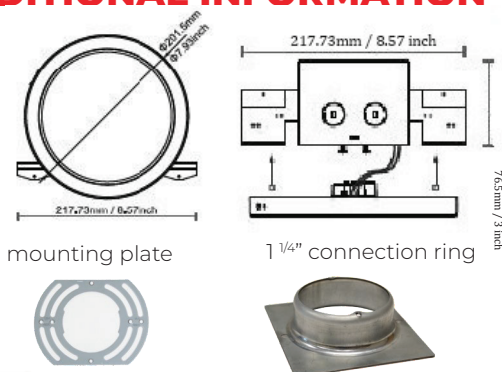

### DESCRIPTION

With lithium battery-backup module and 6" LED Low-Profile Disc Light fixture, this emergency kit offers over 90 minutes of light when all other power goes out. Integrated battery offers a switching time of less than 1 second, protection of overcharge and discharge, and self-checking function can be fully charged in 24 hours and has a test button. It offers great security and is an excellent general lighting kit for most applications (i.e., kitchens, stairwells, hallways, offices, and bathrooms).

### DIMENSIONS

DIAMETER	7.3"
HEIGHT	1.1"
EXTENSION	N/A
BACKPLATE	N/A
WEIGHT	0.3 LBS