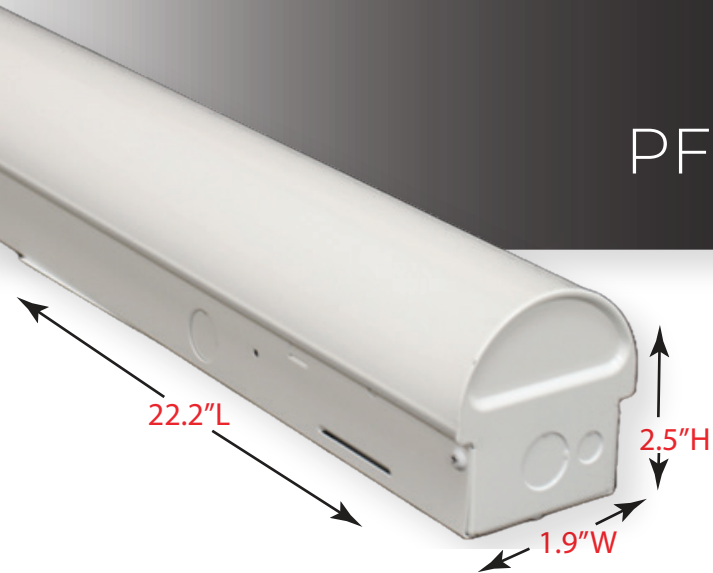

2' NARROW 3000K LED LINEAR FIXTURE

PF-NARROW-2/20/YDM/830

DESCRIPTION

The Narrow Series is a LED Linear fixture that fits into the most compact of widths. It offers fast surface mounting as well as row mounting. Thermal expansion and contraction of the lens is not an issue. Dimmable and suitable for damp locations.

SPECIFICATIONS

SKU	PF-NARROW-2/20/YDM/830
FINISH	WHITE
OTHER FINISHES	CUSTOM
COLLECTION	NARROW
MATERIAL	STAMPED SHEET METAL
DIFFUSER	POLYCARBONATE

PRIMARY LIGHTING

LIGHT SOURCE	20W LED
LUMENS	2560
# OF BULBS	INTEGRATED
VOLTAGE	120 - 277V
COLOR TEMP / CRI	3000K / CRI 80

ADDITIONAL INFORMATION

LED L70 LIFE: > 100,000 hours
UL NUMBER: E524483 UL - 1598
DLC PRODUCT ID: S-R570J4
Optional accessories: surface / capable-suspended / v-hooks & chain-suspended mounting kits, row connector, right angle connection kit, wire guards with square or arc profiles

DIMENSIONS

LENGTH	22.2"
WIDTH	1.9"
HEIGHT	2.5"
BACKPLATE	N/A
WEIGHT	3.2 LBS