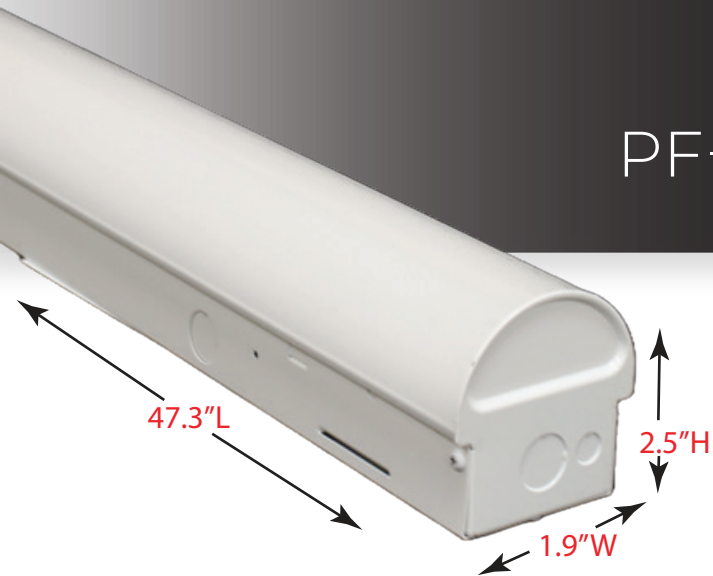

4' NARROW 3000K LED LINEAR FIXTURE

PF-NARROW-4/40/YDM/830

DESCRIPTION

The Narrow Series is a LED Linear fixture that fits into the most compact of widths. It offers fast surface mounting as well as row mounting. Thermal expansion and contraction of the lens is not an issue. Dimmable and suitable for damp locations.

SPECIFICATIONS

SKU	PF-NARROW-4/40/YDM/830
FINISH	WHITE
OTHER FINISHES	CUSTOM
COLLECTION	NARROW
MATERIAL	STAMPED SHEET METAL
DIFFUSER	POLYCARBONATE

PRIMARY LIGHTING

LIGHT SOURCE	40W LED
LUMENS	5200
# OF BULBS	INTEGRATED
VOLTAGE	120 - 277V
COLOR TEMP / CRI	3000K / CRI 80

ADDITIONAL INFORMATION

LED L70 LIFE: > 100,000 hours
UL NUMBER: E524483 UL - 1598
DLC PRODUCT ID: S-84N93Z
Optional accessories: surface / capable-suspended / v-hooks & chain-suspended mounting kits, row connector, right angle connection kit, wire guards with square or arc profiles

DIMENSIONS

LENGTH	47.3"
WIDTH	1.9"
HEIGHT	2.5"
BACKPLATE	N/A
WEIGHT	5.4 LBS