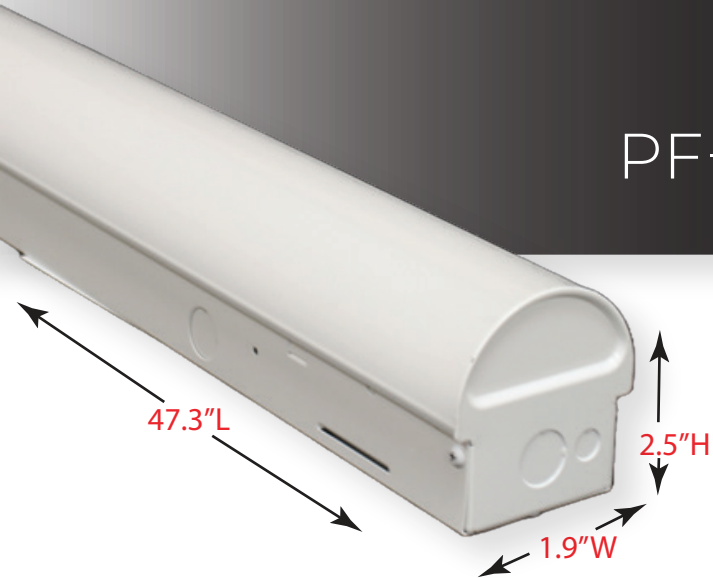

4' NARROW 3500K LED LINEAR FIXTURE

PF-NARROW-4/40/YDM/835

DESCRIPTION

The Narrow Series is a LED Linear Fixture that fits into the most compact of widths. It offers fast surface mounting as well as row mounting. Thermal expansion and contraction of the lens is not an issue. Dimmable and suitable for damp locations. Motion sensor and battery backup available.

SPECIFICATIONS

SKU	PF-NARROW-4/40/YDM/835
FINISH	WHITE
OTHER FINISHES	CUSTOM
COLLECTION	NARROW
MATERIAL	STAMPED SHEET METAL
DIFFUSER	POLYCARBONATE

PRIMARY LIGHTING

LIGHT SOURCE	40W LED
LUMENS	5200
# OF BULBS	INTEGRATED
VOLTAGE	120 - 277V
COLOR TEMP / CRI	3500K / CRI 80

ADDITIONAL INFORMATION

LED L70 LIFE: > 100,000 hours
UL NUMBER: E524483 UL - 1598
DLC PRODUCT ID: S-86WNJQ
Optional accessories: surface / capable-suspended / v-hooks & chain-suspended mounting kits, row connector, right angle connection kit, wire guards with square or arc profiles

DIMENSIONS

LENGTH	47.3"
WIDTH	1.9"
HEIGHT	2.5"
BACKPLATE	N/A
WEIGHT	5.4 LBS