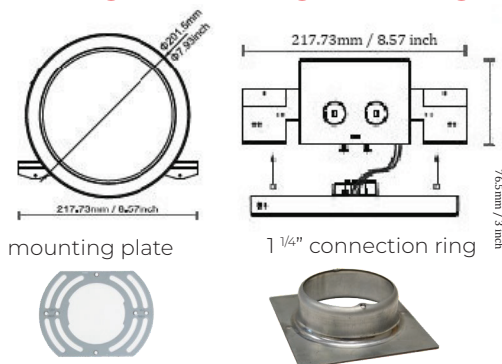

## DESCRIPTION

With lithium battery-backup module and 7" LED Ultra-Slim Downlight fixture, this emergency kit offers over 90 minutes of light when all other power goes out. Integrated battery offers a switching time of less than 1 second, protection of overcharge and discharge, and self-checking function. Can be fully charged in 24 hours and has a test button. It offers great security and is an excellent general lighting kit for most applications (i.e., kitchens, stairwells, hallways, offices, and bathrooms).

## SPECIFICATIONS

|                |                               |
|----------------|-------------------------------|
| SKU            | PF-SM7R-LED-15W-EM-30K-WH     |
| FINISH         | WHITE                         |
| OTHER FINISHES | BLACK, SILVER, ORB            |
| COLLECTION     | EDGE-LIT                      |
| MATERIAL       | STEEL J-BOX, PC LIGHT HOUSING |
| DIFFUSER       | POLYSTYRENE                   |

## DIMENSIONS

|           |         |
|-----------|---------|
| DIAMETER  | 7.93"   |
| HEIGHT    | 0.67"   |
| EXTENSION | N/A     |
| BACKPLATE | N/A     |
| WEIGHT    | 0.7 LBS |