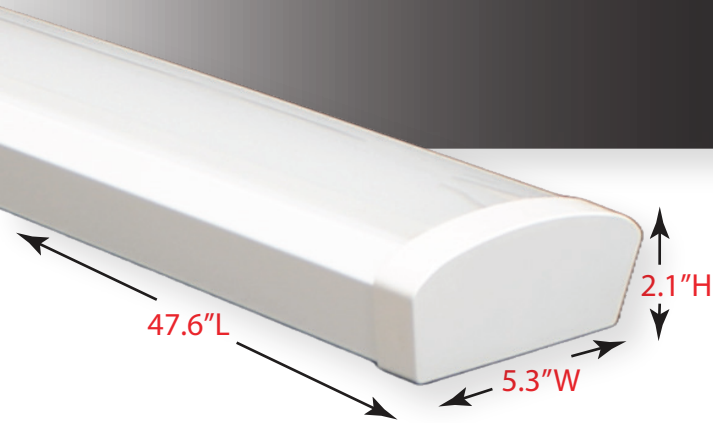

# 4' WRAP 4000K LED LINEAR FIXTURE

PF-WRAP-4/40/YDM/840

## DESCRIPTION

Emulating the look of traditional multi-tube fluorescent fixtures, the Wrap LED Linear Fixture retrofits easily and offers improvements in every area. Acrylic diffuser creates a wide, even light pattern. The LED is dimmable and damp location rated. Use in areas where the protective construction of a Vapor-Tight fixture is not necessary.

## DIMENSIONS

LENGTH	47.6"
WIDTH	5.3"
HEIGHT	2.1"
BACKPLATE	N/A
WEIGHT	4.3 LBS