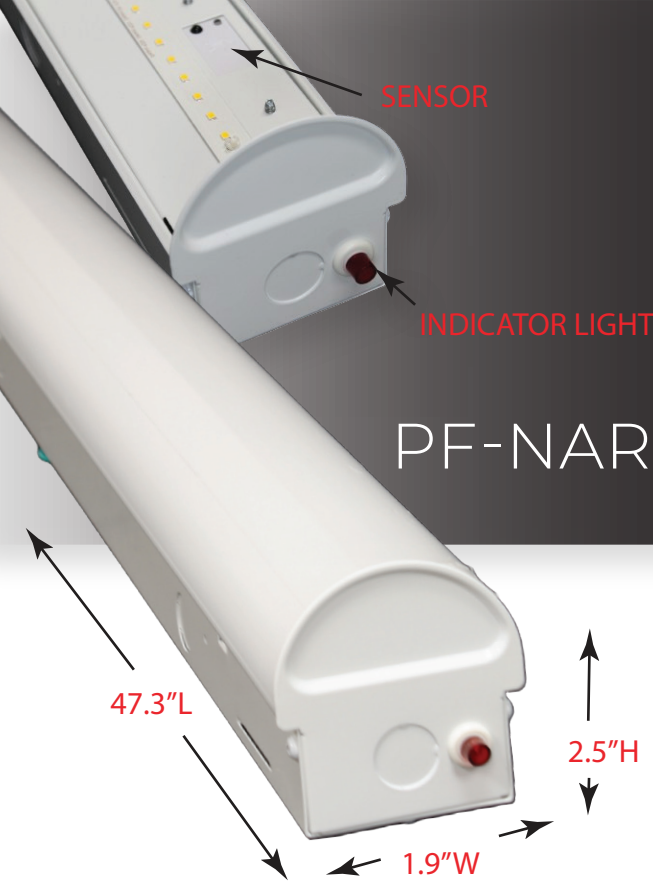

# 4' NARROW 3500K LED LINEAR FIXTURE + SENSOR & EM BATT

PF-NARROW-4/40/YDM/835/SR/EM

## DESCRIPTION

The Narrow Series is a LED Linear fixture that fits into the most compact of widths. It offers fast surface mounting as well as row mounting. Thermal expansion and contraction of the lens is not an issue. Dimmable and suitable for damp locations. Bi-level motion sensor included.

## ADDITIONAL INFORMATION

**LED L70 LIFE:** > 100,000 hours  
**UL NUMBER:** E524483 UL - 1598  
**DLC PRODUCT ID:** S-86WNJQ  
**BI-LEVEL MOTION SENSOR**  
**Optional accessories:** surface / capable-suspended / v-hooks & chain-suspended mounting kits, row connector, right angle connection kit, wire guards with square or arc profiles

## DIMENSIONS

<b>LENGTH</b>	47.3"
<b>WIDTH</b>	1.9"
<b>HEIGHT</b>	2.5"
<b>BACKPLATE</b>	N/A
<b>WEIGHT</b>	7.1 LBS