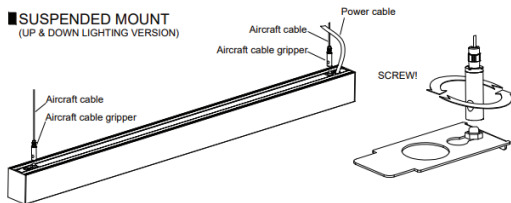

ADDITIONAL INFORMATION

ORDERING INFORMATION

2' SKU: PF-LF-2432-20W-WH-UD
4' SKU: PF-LF-4732-40W-WH-UD
6' SKU: PF-LF-7332-60W-WH-UD

SPECIFICATIONS

SKU	SEE ORDERING INFORMATION
FINISH	WHITE
OTHER FINISHES	CUSTOM
COLLECTION	N/A
MATERIAL	ALUMINUM
DIFFUSER	POLYCARBONATE FROSTED

PRIMARY LIGHTING

LIGHT SOURCE	2': 20W / 4': 40W / 6': 60W
EFFICACY	115LM/W
VOLTAGE	120 - 277V
COLOR TEMP	3500K / 4000K / 5000K
CRI	80

DIMENSIONS

MODEL	2'	4'	6'
LENGTH	24.06"	47.48"	72.50"
WIDTH	2"	2"	2"
HEIGHT	3.15"	3.15"	3.15"
WEIGHT	4.1 LBS	8.2 LBS	12.3 LBS