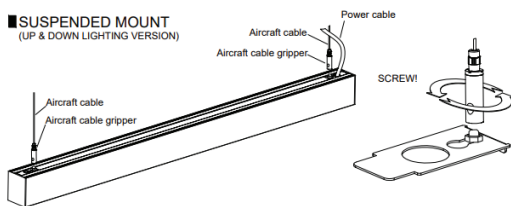

2' / 4' / 6' LED LINEAR DOWN ONLY PENDANT LIGHTS

DESCRIPTION

Prottofos family of LED Linear Down Only Pendant Lights feature a slender design, right at home in a corridor, classroom, or any high traffic area. Modular system can be configured into rows, shapes, or patterns.

ADDITIONAL INFORMATION

ORDERING INFORMATION

2' SKU: PF-LF-2432-20W-WH-DN
4' SKU: PF-LF-4732-40W-WH-DN
6' SKU: PF-LF-7332-60W-WH-DN

SPECIFICATIONS

SKU	SEE ORDERING INFORMATION
FINISH	WHITE
OTHER FINISHES	CUSTOM
COLLECTION	N/A
MATERIAL	ALUMINUM
DIFFUSER	POLYCARBONATE FROSTED

PRIMARY LIGHTING

LIGHT SOURCE	2': 20W / 4': 40W / 6': 60W
EFFICACY	110LM/W
VOLTAGE	120 - 277V
COLOR TEMP	3500K / 4000K / 5000K
CRI	80

DIMENSIONS

MODEL	2'	4'	6'
LENGTH	24.06"	47.48"	72.50"
WIDTH	2"	2"	2"
HEIGHT	3.15"	3.15"	3.15"
WEIGHT	4.1 LBS	8.2 LBS	12.3 LBS