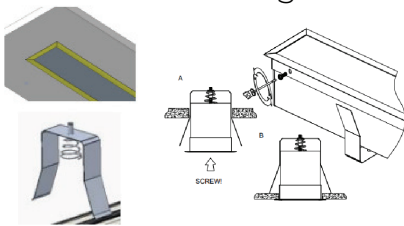

ADDITIONAL INFORMATION

Recessed Flange Kit

ORDERING INFORMATION

2' SKU: PF-LF-2438-20W-BK
4' SKU: PF-LF-4738-40W-BK
6' SKU: PF-LF-7338-60W-BK

SPECIFICATIONS

SKU	SEE ORDERING INFORMATION
FINISH	BLACK
OTHER FINISHES	CUSTOM
COLLECTION	N/A
MATERIAL	ALUMINUM
DIFFUSER	PC FROSTED LENS

PRIMARY LIGHTING

LIGHT SOURCE	2': 20W / 4': 40W / 6': 60W
EFFICACY	115LM/W
VOLTAGE	120 - 277V
COLOR TEMP	3500K / 4000K / 5000K
CRI	80

DIMENSIONS

MODEL	2'	4'	6'
LENGTH	24"	47.32"	72.5"
WIDTH	3.75"	3.75"	3.75"
HEIGHT	2.75"	2.75"	2.75"
WEIGHT	4 LBS	6.5 LBS	9 LBS