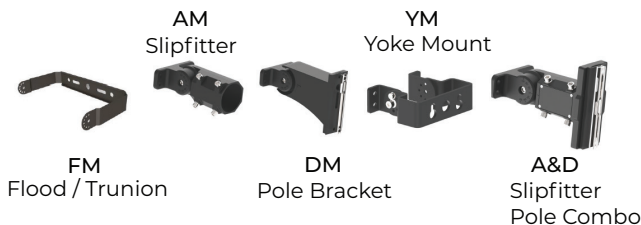

# LED AREA LIGHT

## PF-SL-AL180-100W-BK

### DESCRIPTION

The Prottofos family of LED Area Lights can be used for a wide array of applications from tennis courts to parking lots. Customizable light distribution lenses. Available in 240W model, and up to 375W for special applications.

### SPECIFICATIONS

SKU	PF-SL-AL180-100W-BK
FINISH	BLACK
OTHER FINISHES	BRONZE
COLLECTION	N/A
MATERIAL	DIE-CAST ALUMINUM
DIFFUSER	POLYCARBONATE