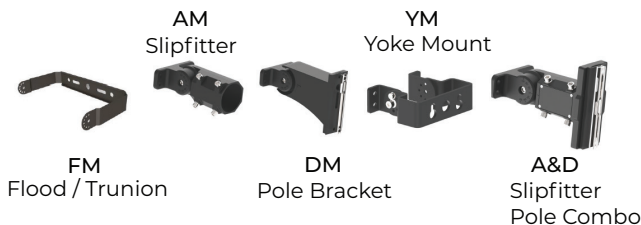

LED AREA LIGHT

PF-SL-AL180-240W-BK

DESCRIPTION

The Prottofos family of LED Area Lights can be used for a wide array of applications from tennis courts to parking lots. Customizable light distribution lenses. Available in 100W model, and up to 375W for special applications.

MOUNTING INFORMATION

SPECIFICATIONS

SKU	PF-SL-AL180-240W-BK
FINISH	BLACK
OTHER FINISHES	BRONZE
COLLECTION	N/A
MATERIAL	DIE-CAST ALUMINUM
DIFFUSER	POLYCARBONATE

PRIMARY LIGHTING

LIGHT SOURCE	140W / 170W / 240W LED
EFFICACY	>145 LM/W
VOLTAGE	120 - 277V
COLOR TEMPS	3000K / 4000K / 5000K
CRI	80

ORDERING INFORMATION

Bronze SKU: PF-SL-AL180-240W-BZ

DIMENSIONS

LENGTH	20.5"
WIDTH	12.0"
HEIGHT	2.9"
MOUNTING	SEE MOUNTING INFO
WEIGHT	11.9 LBS