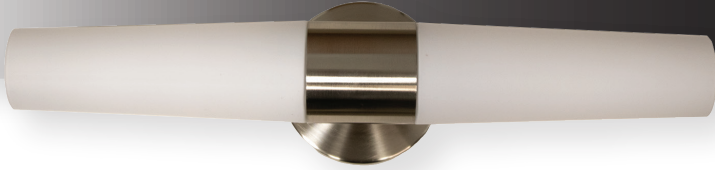

# CRIUS 2-LIGHT VANITY

PF-V2-2055-E26-BN

## DESCRIPTION

This modern 2-Light Vanity upscales any bathroom wall. Can be installed vertically or horizontally.

## SPECIFICATIONS

SKU	PF-V2-2055-E26-BN
FINISH	BRUSHED NICKEL
OTHER FINISHES	CUSTOM
COLLECTION	N/A
MATERIAL	METAL
DIFFUSER	FROSTED WHITE GLASS

## DIMENSIONS

WIDTH	20"
HEIGHT	3"
EXTENSION	5"
BACKPLATE	5" DIA, BRUSHED NICKEL
WEIGHT	2.5 LBS