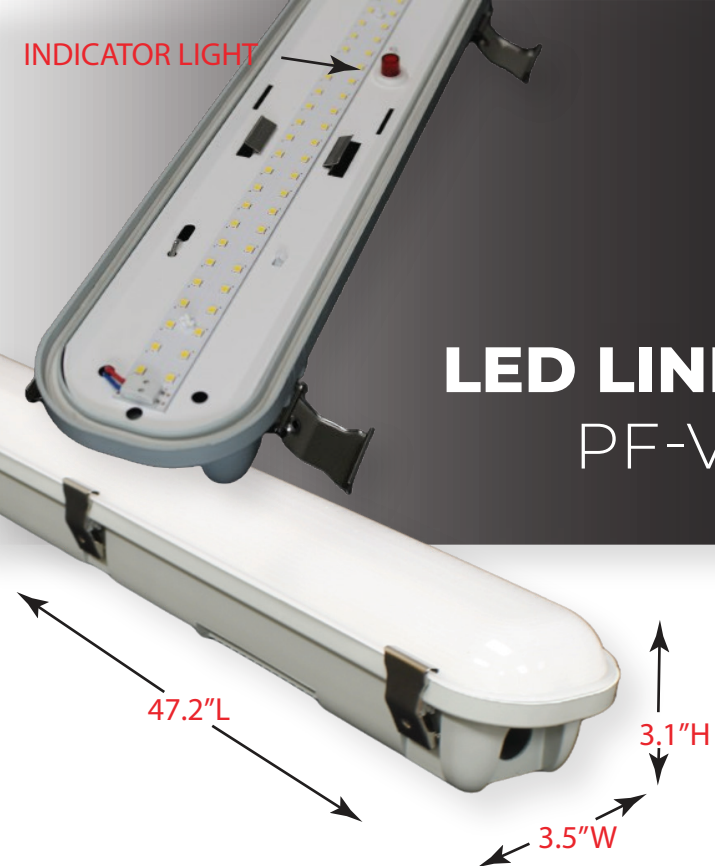

INDICATOR LIGHT

4' VAPOR-TIGHT 4000K LED LINEAR FIXTURE + EM BATT

PF-VAPOR-4/52/YDM/840/EM

DESCRIPTION

The Vapor-Tight LED Linear Fixture offers Full gasketing and polycarbonate housing, ensuring protection against the elements. Ideal for commercial and industrial installations such as parking garages, elevator shafts, pool areas, and wash bays.

BATTERY INFORMATION

EM RUNTIME: >90 Minutes
EM RECHARGE: 24 Hours

ADDITIONAL INFORMATION

LED L70 LIFE: > 100,000 hours
UL NUMBER: E524483 UL - 1598
DLC PRODUCT ID: PLOMOT9P
BI-LEVEL MOTION SENSOR
Optional accessories: surface mounting kit included, chain and cable purchased separately

DIMENSIONS

LENGTH	47.2"
HEIGHT	3.5"
HEIGHT	3.1"
BACKPLATE	N/A
WEIGHT	6.9 LBS