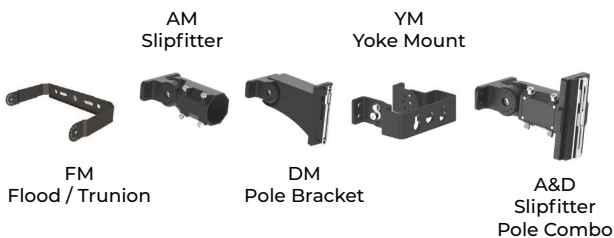

MOUNTING INFORMATION

PRIMARY LIGHTING

LIGHT SOURCE	140W / 170W / 240W LED
EFFICACY	>145 LM/W
VOLTAGE	100 - 277V
COLOR TEMP	3000K / 4000K / 5000K
CRI	80

ADDITIONAL INFORMATION

Bronze SKU: PF-SL-AL180-240W-BZ

DIMENSIONS

LENGTH	20.5"
WIDTH	12.0"
HEIGHT	2.9"
MOUNTING	SEE MOUNTING INFO
WEIGHT	11.9 LBS