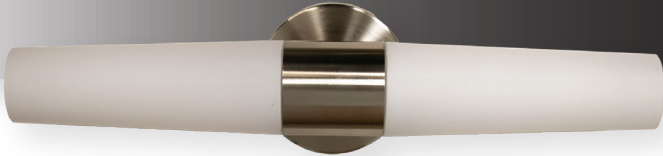

## 2-LIGHT VANITY

PF-V2-2055-E26-BN

### DESCRIPTION

The Crius 2-Light Vanity is a versatile fixture and an elegant choice that will brighten any bathroom or powder room and heighten your decor. Can be installed vertically or horizontally

### SPECIFICATIONS

SKU	PF-V2-2055-E26-BN
FINISH	BRUSHED NICKEL
OTHER FINISHES	CUSTOM
COLLECTION	N/A
MATERIAL	METAL
DIFFUSER	FROSTED WHITE GLASS

### DIMENSIONS

WIDTH	20"
HEIGHT	3"
EXTENSION	5"
BACKPLATE	5" DIA, BRUSHED NICKEL
WEIGHT	2.5 LBS