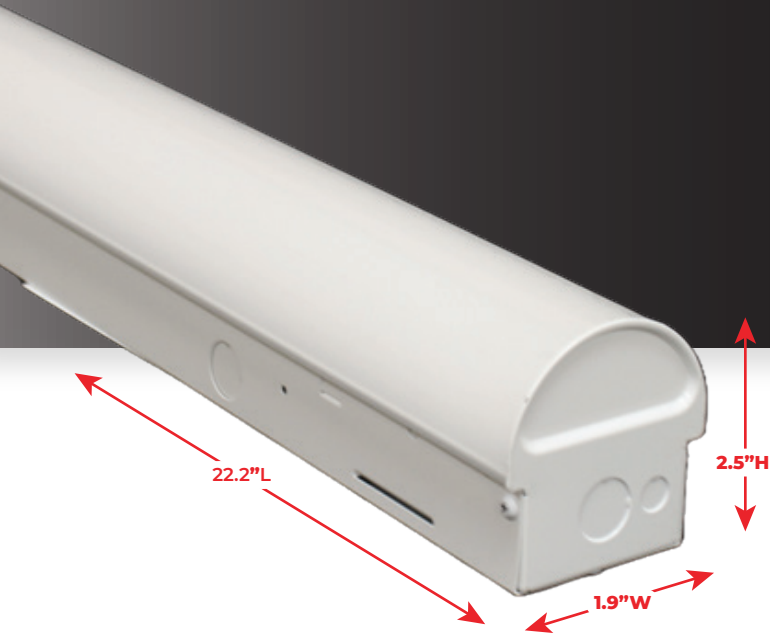

# 2' NARROW 3000K LED LINEAR FIXTURE

PF-NARROW-2/20/YDM/830

## DESCRIPTION

The Narrow Series is a LED Linear fixture that fits into the most compact of widths. It offers fast surface mounting as well as row mounting. Thermal expansion and contraction of the lens is not an issue. Dimmable and suitable for damp locations.

## ADDITIONAL INFORMATION

**LED L70 LIFE:** > 100,000 hours

**UL NUMBER:** E524483 UL - 1598

**DLC PRODUCT ID:** S-R570J4

**Optional Accessories:** surface / capable-suspended / v-hooks & chain-suspended mounting kits, row connector, right angle connection kit, wire guards with square or arc profiles

## DIMENSIONS

LENGTH	22.2"
WIDTH	1.9"
HEIGHT	2.5"
BACKPLATE	N/A
WEIGHT	3.2 LBS