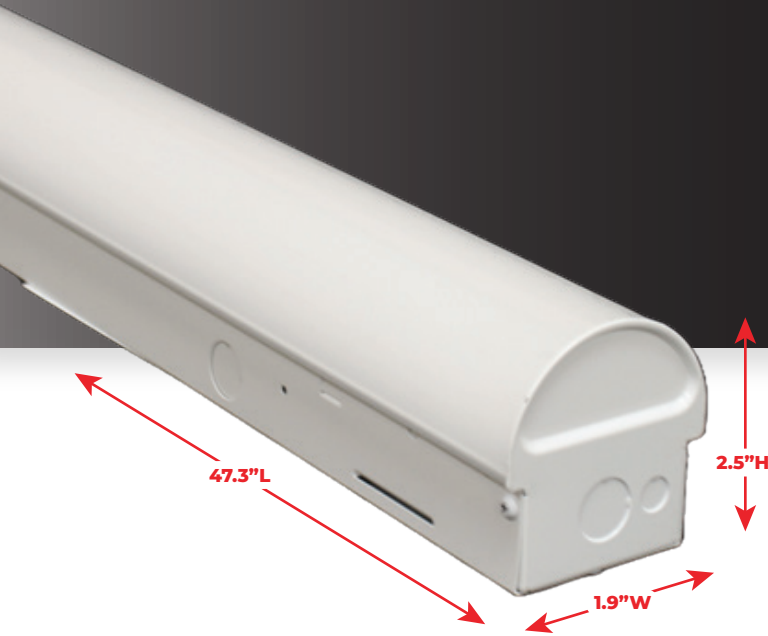

4' NARROW 3000K LED LINEAR FIXTURE

PF-NARROW-4/40/YDM/830

DESCRIPTION

The Narrow Series is a LED Linear fixture that fits into the most compact of widths. It offers fast surface mounting as well as row mounting. Thermal expansion and contraction of the lens is not an issue. Dimmable and suitable for damp locations.

ADDITIONAL INFORMATION

LED L70 LIFE: > 100,000 hours

UL NUMBER: E524483 UL - 1598

DLC PRODUCT ID: S-84N93Z

Optional Accessories: surface / capable-suspended / v-hooks & chain-suspended mounting kits, row connector, right angle connection kit, wire guards with square or arc profiles

SPECIFICATIONS

SKU	PF-NARROW-4/40/YDM/830
FINISH	WHITE
OTHER FINISHES	CUSTOM
COLLECTION	NARROW
MATERIAL	STAMPED SHEET METAL
DIFFUSER	POLYCARBONATE

PRIMARY LIGHTING

LIGHT SOURCE	40W LED
LUMENS	5200
# OF BULBS	INTEGRATED
VOLTAGE	120 - 277V
COLOR TEMP / CRI	3000K / CRI 80

DIMENSIONS

LENGTH	47.3"
WIDTH	1.9"
HEIGHT	2.5"
BACKPLATE	N/A
WEIGHT	5.4 LBS