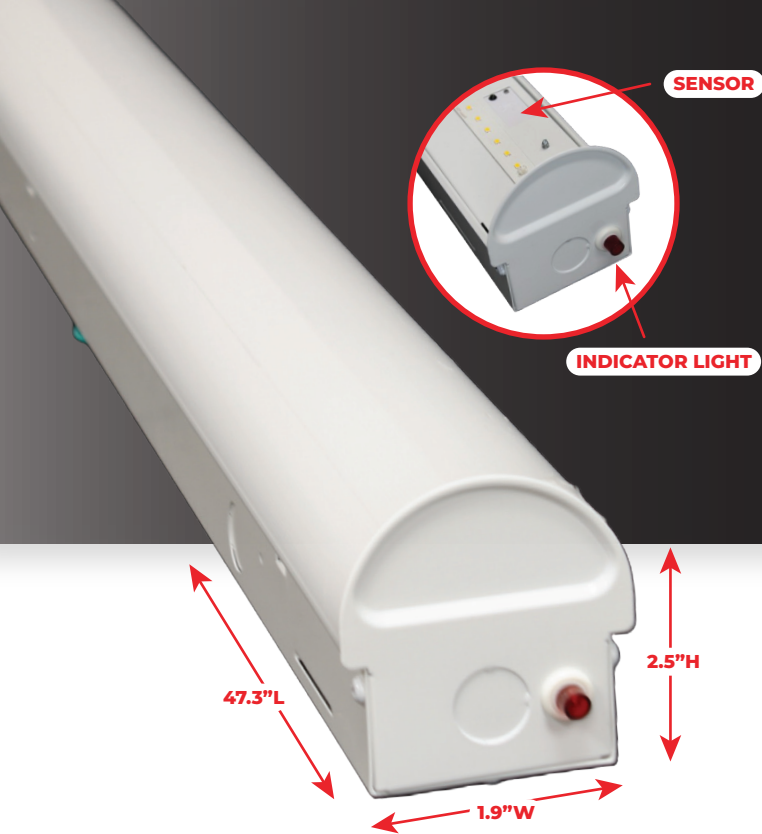

## 4' NARROW 3500K LED LINEAR FIXTURE + SENSOR & EM BATT

PF-NARROW-4/40/YDM/835/SR/EM

### DESCRIPTION

The Narrow Series is a LED Linear fixture that fits into the most compact of widths. It offers fast surface mounting as well as row mounting. Thermal expansion and contraction of the lens is not an issue. Dimmable and suitable for damp locations. Bi-level motion sensor included.

### ADDITIONAL INFORMATION

**LED L70 LIFE:** > 100,000 hours

**UL NUMBER:** E524483 UL - 1598

**DLC PRODUCT ID:** S-86WNJQ

**BI-LEVEL MOTION SENSOR**

**Optional Accessories:** surface / capable-suspended / v-hooks & chain-suspended mounting kits, row connector, right angle connection kit, wire guards with square or arc profiles

### DIMENSIONS

LENGTH	47.3"
WIDTH	1.9"
HEIGHT	2.5"
BACKPLATE	N/A
WEIGHT	7.1 LBS