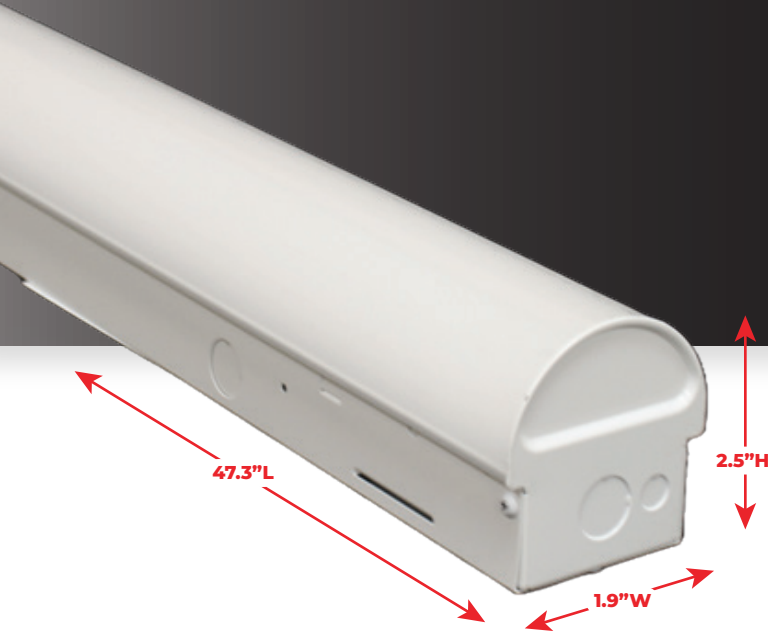

4' NARROW 3500K LED LINEAR FIXTURE

PF-NARROW-4/40/YDM/835

DESCRIPTION

The Narrow Series is a LED Linear fixture that fits into the most compact of widths. It offers fast surface mounting as well as row mounting. Thermal expansion and contraction of the lens is not an issue. Dimmable and suitable for damp locations.

ADDITIONAL INFORMATION

LED L70 LIFE: > 100,000 hours

UL NUMBER: E524483 UL - 1598

DLC PRODUCT ID: S-83WNJQ

Optional Accessories: surface / capable-suspended / v-hooks & chain-suspended mounting kits, row connector, right angle connection kit, wire guards with square or arc profiles

SPECIFICATIONS

SKU	PF-NARROW-4/40/YDM/835
FINISH	WHITE
OTHER FINISHES	CUSTOM
COLLECTION	NARROW
MATERIAL	STAMPED SHEET METAL
DIFFUSER	POLYCARBONATE

PRIMARY LIGHTING

LIGHT SOURCE	40W LED
LUMENS	5200
# OF BULBS	INTEGRATED
VOLTAGE	120 - 277V
COLOR TEMP / CRI	3500K / CRI 80

DIMENSIONS

LENGTH	47.3"
WIDTH	1.9"
HEIGHT	2.5"
BACKPLATE	N/A
WEIGHT	5.4 LBS