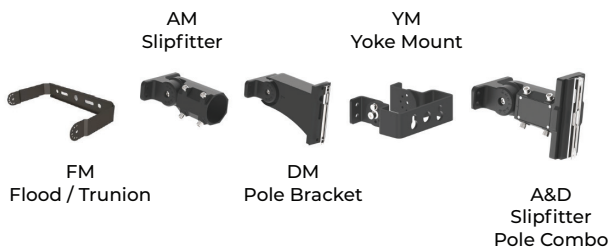

MOUNTING INFORMATION

PRIMARY LIGHTING

LIGHT SOURCE	40W / 60W / 100W LED
EFFICACY	>145 LM/W
VOLTAGE	120-277V
COLOR TEMP	3000K / 4000K / 5000K
CRI	80

ADDITIONAL INFORMATION

Bronze SKU: PF-SL-AL180-100W-BZ

DIMENSIONS

LENGTH	17.7"
WIDTH	10.4"
HEIGHT	2.8"
MOUNTING	SEE MOUNTING INFO
WEIGHT	9.4 LBS