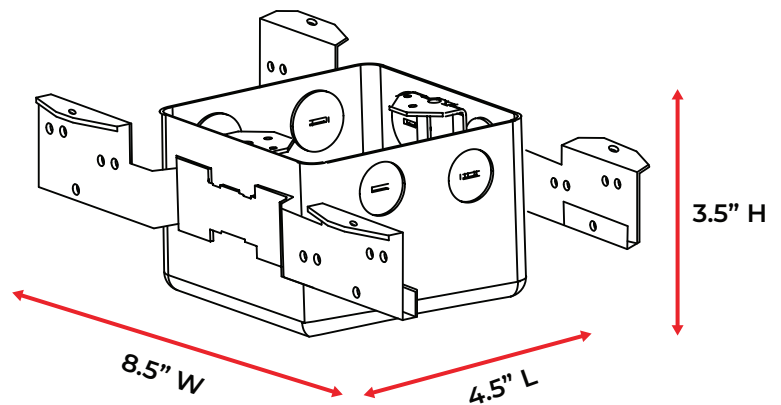

DIMENSIONS

DIAMETER	7.93"
HEIGHT	0.67"
EXTENSION	N/A
BACKPLATE	N/A
WEIGHT	0.7 LBS

6" LED SURFACE MOUNT EM JBOX & ACCESSORIES

PROTTOFOS
LIGHTING MANUFACTURER

ELECTRICAL JUNCTION BOX

The J-BOX Emergency Battery Backup provides reliable power for LED lighting during outages. Compact and easy to install, it offers up to 90 minutes of backup, ensuring safety and continuity for residential and commercial spaces.