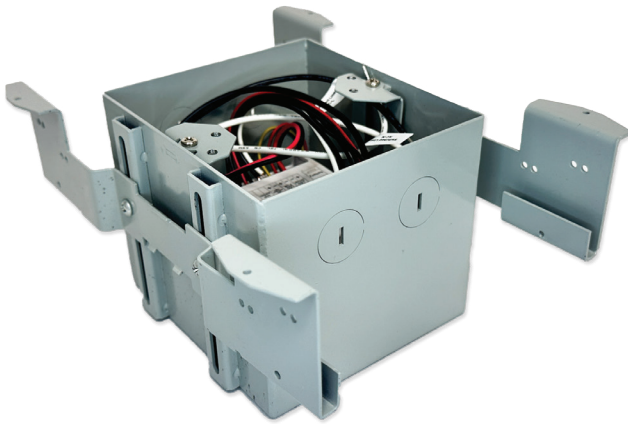

7" LED SURFACE MOUNT DOWNLIGHT + EM JBOX

PF-SM7R-LED-15W-EM-30K-WH

DESCRIPTION

With a 7" LED Ultra-Slim Downlight fixture and EM J-Box kit, this solution offers great security and is an excellent general lighting kit for most applications (i.e., kitchens, stairwells, hallways, offices, and bathrooms).

SPECIFICATIONS

SKU	PF-SM7R-LED-15W-EM-30K-WH
FINISH	WHITE
OTHER FINISHES	BLACK, SILVER, ORB
COLLECTION	EDGE-LIT
MATERIAL	STEEL J-BOX, PC LIGHT HOUSING
DIFFUSER	POLYCARBONATE

PRIMARY LIGHTING

LIGHT SOURCE	15W LED
LUMENS	1257 LM
VOLTAGE	120 - 277V
COLOR TEMP	3000K
CRI	90

DIMENSIONS

DIAMETER	7.93"
HEIGHT	0.67"
EXTENSION	N/A
BACKPLATE	N/A
WEIGHT	0.7 LBS

6" LED SURFACE MOUNT EM JBOX & ACCESSORIES

PROTTOFOS
LIGHTING MANUFACTURER

ELECTRICAL JUNCTION BOX

The J-BOX Emergency Battery Backup provides reliable power for LED lighting during outages. Compact and easy to install, it offers up to 90 minutes of backup, ensuring safety and continuity for residential and commercial spaces.

ADDITIONAL ACCESSORIES

MOUNTING PLATE

Universal mounting plate to connect EM fixture to J-Box. Compatible and included with Prottofos EM Downlight solutions.

1 1/4\" data-bbox="490 770 786 791"/>

Optional extension ring to give more clearance for specialty installation cases.