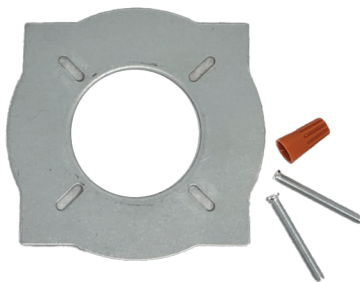

7" LED SURFACE MOUNT DOWNLIGHT + EM JBOX

PF-SM7R-LED-15W-EM-30K-WH

DESCRIPTION

With a 7" LED Ultra-Slim Downlight fixture and EM J-Box kit, this solution offers great security and is an excellent general lighting kit for most applications (i.e., kitchens, stairwells, hallways, offices, and bathrooms).

SPECIFICATIONS

SKU	PF-SM7R-LED-15W-EM-30K-WH
FINISH	WHITE
OTHER FINISHES	BLACK, SILVER, ORB
COLLECTION	EDGE-LIT
MATERIAL	STEEL J-BOX, PC LIGHT HOUSING
DIFFUSER	POLYCARBONATE

PRIMARY LIGHTING

LIGHT SOURCE	15W LED
LUMENS	1257 LM
VOLTAGE	120 - 277V
COLOR TEMP	3000K
CRI	90

DIMENSIONS

DIAMETER	7.93"
HEIGHT	0.67"
EXTENSION	N/A
BACKPLATE	N/A
WEIGHT	0.7 LBS

6" LED SURFACE MOUNT EM JBOX & ACCESSORIES

PROTTOFOS
LIGHTING MANUFACTURER

ELECTRICAL JUNCTION BOX

The J-BOX Emergency Battery Backup provides reliable power for LED lighting during outages. Compact and easy to install, it offers up to 90 minutes of backup, ensuring safety and continuity for residential and commercial spaces.

ADDITIONAL ACCESSORIES

MOUNTING PLATE

Universal mounting plate to connect EM fixture to J-Box. Compatible and included with Prottofos EM Downlight solutions.

1 1/4\" data-bbox="490 770 786 791"/>

Optional extension ring to give more clearance for specialty installation cases.