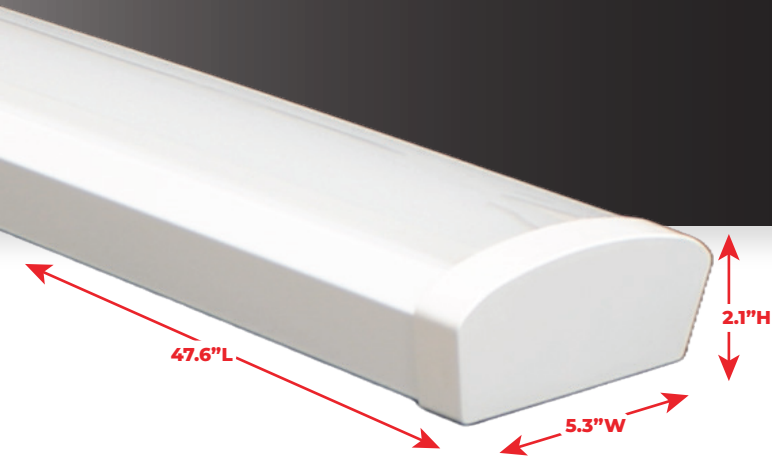

4' WRAP 4000K LED LINEAR FIXTURE

PF-WRAP-4/40/YDM/840

DESCRIPTION

Emulating the look of traditional multi-tube fluorescent fixtures, the Wrap LED Linear Fixture retrofits easily and offers improvements in every area. Acrylic diffuser creates a wide, even light pattern. The LED is dimmable and damp location rated. Use in areas where the protective construction of a Vapor-Tight fixture is not necessary.

ADDITIONAL INFORMATION

LED L70 LIFE: > 100,000 hours
UL NUMBER: E524483 UL - 1598
DLC PRODUCT ID: PL4B15T44UJ
BI-LEVEL MOTION SENSOR
Optional Accessories: surface / capable-suspended / v-hooks & chain-suspended mounting kits

DIMENSIONS

LENGTH	47.2"
WIDTH	5.3"
HEIGHT	2.1"
BACKPLATE	N/A
WEIGHT	4.3 LBS