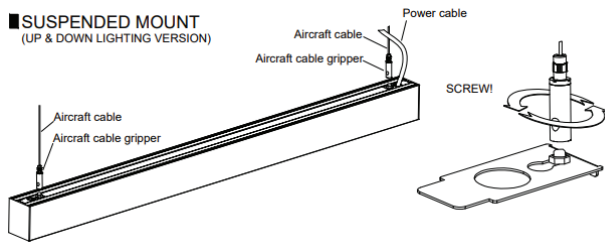

ADDITIONAL INFORMATION

ORDERING INFORMATION

2' SKU: PF-PL-2432-20W-WH-DN
4' SKU: PF-PL-4732-40W-WH-DN
6' SKU: PF-PL-7332-60W-WH-DN

SPECIFICATIONS

SKU	SEE ORDERING INFORMATION
FINISH	WHITE
OTHER FINISHES	CUSTOM
COLLECTION	N/A
MATERIAL	ALUMINUM
DIFFUSER	POLYCARBONATE FROSTED

PRIMARY LIGHTING

LIGHT SOURCE	2': 20W / 4': 40W / 6': 60W
EFFICACY	115 LM/W
VOLTAGE	120 - 277V
COLOR TEMP	3500K / 4000K / 5000K
CRI	80

DIMENSIONS

MODEL	2'	4'	6'
LENGTH	24.06"	47.48"	72.50"
WIDTH	2"	2"	2"
HEIGHT	3.15"	3.15"	3.15"
WEIGHT	4.1 LBS	8.2 LBS	12.3 LBS