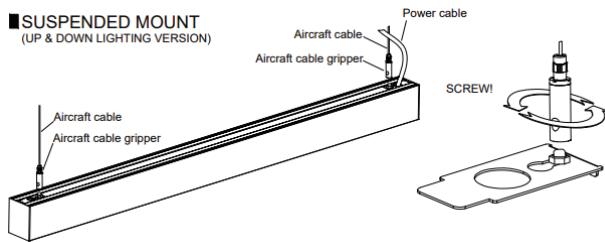

2' / 4' / 6' LED LINEAR UP & DOWN PENDANT LIGHTS

DESCRIPTION

The Prottofos family of LED Linear Down Only Pendant lights feature a slender design and bidirectional light distribution (25% up & 75% down), making them ideal for corridors, classrooms, or any high-traffic areas. This modular system offers flexible configuration options, allowing for rows, shapes, or custom patterns.

ADDITIONAL INFORMATION

ORDERING INFORMATION

2' SKU: PF-PL-2432-20W-WH-UD
4' SKU: PF-PL-4732-40W-WH-UD
6' SKU: PF-PL-7332-60W-WH-UD

SPECIFICATIONS

SKU	SEE ORDERING INFORMATION
FINISH	WHITE
OTHER FINISHES	CUSTOM
COLLECTION	N/A
MATERIAL	ALUMINUM
DIFFUSER	POLYCARBONATE FROSTED

PRIMARY LIGHTING

LIGHT SOURCE	2': 20W / 4': 40W / 6': 60W
EFFICACY	115 LM/W
VOLTAGE	120 - 277V
COLOR TEMP	3500K / 4000K / 5000K
CRI	80

DIMENSIONS

MODEL	2'	4'	6'
LENGTH	24.06"	47.48"	72.50"
WIDTH	2"	2"	2"
HEIGHT	3.15"	3.15"	3.15"
WEIGHT	4.1 LBS	8.2 LBS	12.3 LBS