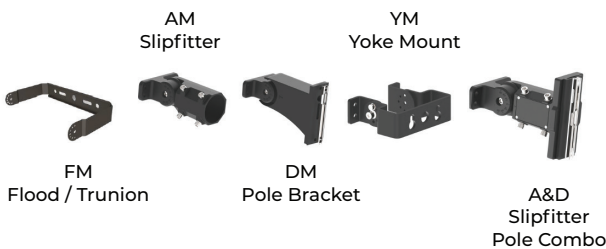

100W LED AREA LIGHT

PF-SL-AL180-100W-BK

DESCRIPTION

The Prottofos family of LED Area Lights can be used for a wide array of applications from tennis courts to parking lots. Customizable light distribution lenses. Available in 240W model, and up to 375W for special applications.

SPECIFICATIONS

SKU	PF-SL-AL180-100W-BK
FINISH	BLACK
OTHER FINISHES	BRONZE
COLLECTION	N/A
MATERIAL	DIE-CAST ALUMINUM
DIFFUSER	POLYCARBONATE

MOUNTING INFORMATION

PRIMARY LIGHTING

LIGHT SOURCE	40W / 60W / 100W LED
EFFICACY	>145 LM/W
VOLTAGE	120-277V
COLOR TEMP	3000K / 4000K / 5000K
CRI	80

ADDITIONAL INFORMATION

Bronze SKU: PF-SL-AL180-100W-BZ

DIMENSIONS

LENGTH	17.7"
WIDTH	10.4"
HEIGHT	2.8"
MOUNTING	SEE MOUNTING INFO
WEIGHT	9.4 LBS