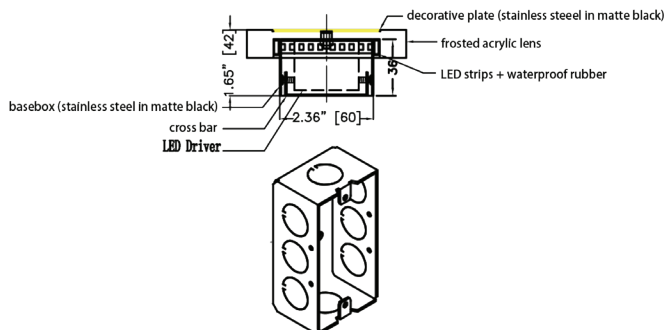

KEOS SCONCE

48": PF-WS-548-30K-BK

72": PF-WS-572-30K-BK

DESCRIPTION

The 48" and 72" Keos sconce features a sleek, design suitable for wet, dry and damp locations. Light from the integrated LED is directed to the sides of the fixture through polycarbonate diffusers. The minimalistic rectangular silhouette gives the fixture a distinctly modern expression. It can be easily mounted horizontally or vertically. Dimmable 700% to 70% with ELV dimmers.

ADDITIONAL INFORMATION

This fixture can only be mounted on a 2"x3" switch box

SPECIFICATIONS

SKU	PF-WS-548-30K-BK
FINISH	BLACK
OTHER FINISHES	N/A
COLLECTION	WALL SCONCE SERIES
MATERIAL	ALUMINUM
DIFFUSER	POLYCARBONATE

PRIMARY LIGHTING

	48"	72"
LIGHT SOURCE	28W LED	35W LED
LUMENS	450LM	675LM
# OF BULBS	1	
VOLTAGE	120V	
COLOR TEMP	3000K	
CRI	90	

DIMENSIONS

	48"	72"
WIDTH	4.02"	4.02"
HEIGHT	48"	72"
EXTENSION	1.65"	1.65"
BACKPLATE	N/A	N/A
WEIGHT	5.95 LBS	7.59 LBS